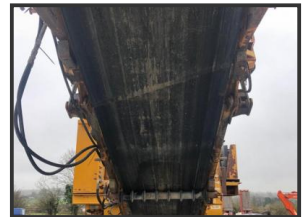

Tesab RK 1012 T

£POA

Tesab RK 1012 T Tracked impact crusher.

1200 wide rotor capable of 300 + tph,

Grizzly section on the feeder.

CAT engine

Please email for full specification and an offer

Product Details

Product Details	
Category/Type	Impact Crushers
Make	Tesab
Model	RK 1012 T
Year	2005
Hours	-

Kilkerrin, Ballinasloe, Galway, Ireland

Tel: +353 87 806 3652 UK Mob: +44 759 084 8859

www.crushers.ie info@crushers.ie