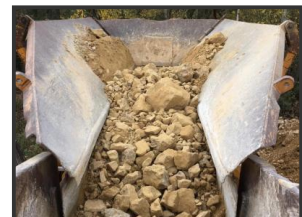

Tesab 10570

£POA

Tesab 10570 tracked jaw crusher for sale. Year of manufacture is 2008. Powered by a CAT engine with 8,000+ hours. Fitted with both side discharge conveyor and magnet. The Tesab 10570 has a 44" x 28" wide jaw crusher unit with hydraulic adjustment and a 48" wide discharge belt. The machine weighs in at 51,000 kgs. The machine can be inspected in Poland. Please email for a full offer, worldwide shipping arranged.