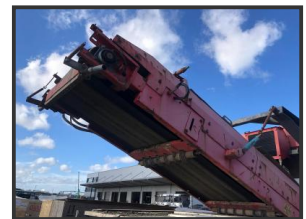

# Terex Finlay C 1540

## £POA

Terex Finlay C 1540 tracked cone crusher. Powered by a Scania. 1000mm (40") Pegson Automax Cone Chamber.

Please email for full specification and an offer.