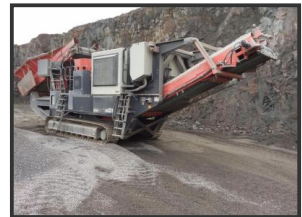

Sandvik QH 331

£POA

Sandvik QH 331 tracked cone crusher for sale.

Fitted with a Sandvik CH 430 cone crusher.

CAT C9 engine.

email for full offer

Product Details

Product Details	
Category/Type	Cone Crushers
Make	Sandvik
Model	QH 331
Year	2013
Hours	5729