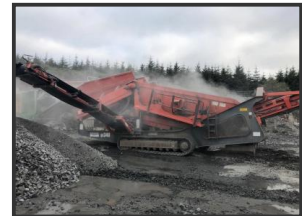

Sandvik QE 340

£POA

Sandvik QE 340 tracked scalping screen

Year of manufacture 2012.

SCREEN measurements

Top - 4700 x 1446mm

Bottom - 4200 x 1426mm

Product Details