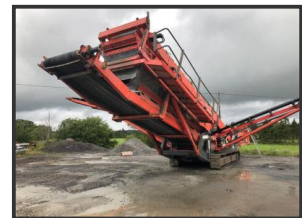

# Sandvik QA 440

## £POA

Sandvik QA 440 tracked double deck screen. featuring a Sandvik 20ft x 5 ft double deck screen, CAT engine and a tipping grid. (not pictured)  
 the Sandvik QA 440 was previously known as the Extec S6.