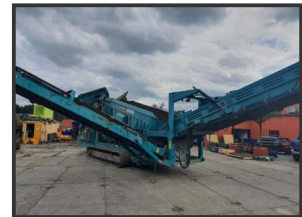

Powerscreen Warrior 1800

£POA

Powerscreen Warrior 1800 tracked scalping screen for sale. can be fitted with mesh or fingers.

Immediately available

Total weight (Belt Feeder) 30,000 kg (33.07 US Ton) ESTIMATED

Width (transport) 2.90 m (9'6")

Length (transport) 15.52 m (50'-11")

Height (transport) 3.4 m (11'2")

Hopper capacity 6.78 m³ (8.87 cu. yds.)

Product Details

Product Details	
Category/Type	Screens
Make	Powerscreen
Model	Warrior 1800
Year	2011
Hours	-