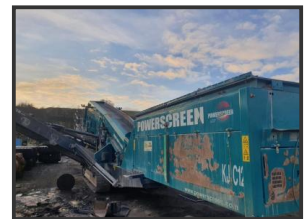

# Powerscreen Chieftain 2100X

## £POA

Powerscreen 2100 X Chieftain, 3 deck screen for sale. Year of manufacture 2016. 4419 hours on a CAT engine. the machine is fitted with an unused reject grid. The screen deck is 2 bearing and measures 4.88m x 1.55m (20' x 5') 3 deck. Please email for full information and an offer.