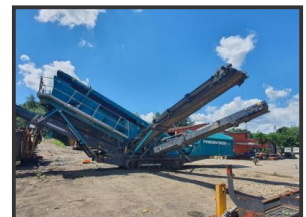

Powerscreen Chieftain 2100 X

£POA

Powerscreen 2100 X Chieftain, 3 deck screen for sale. Year of manufacture 2017. 2,204 hours on a CAT engine.

the machine is fitted with an unused reject grid.

The screen deck is 2 bearing and measures 4.88m x 1.55m (20' x 5') 3 deck.

Please email for full information and an offer.

Worldwide shipping can be arranged.

Product Details

Product Details	
Category/Type	Screens
Make	Powerscreen
Model	Chieftain 2100 X
Year	2017
Hours	2204

Kilkerrin, Ballinasloe, Galway, Ireland