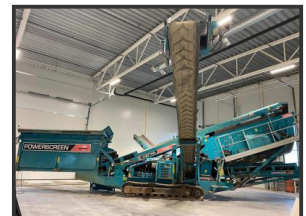

Powerscreen Chieftain 1700

£POA

Powerscreen 1700 Chieftain, 3 deck screen for sale.

Year of manufacture 2011. 5,200 hours on a CAT engine.

Serial number PID00129TDGB0522665

the machine is fitted with a reject grid.

The screen deck is 2 bearing and measures 4.8m x 1.5m (16' x 5') 3 deck.

Please email for full information and an offer.

Worldwide shipping can be arranged.

Product Details

Product Details	
Category/Type	Screens
Make	Powerscreen
Model	Chieftain 1700
Year	2011
Hours	5000