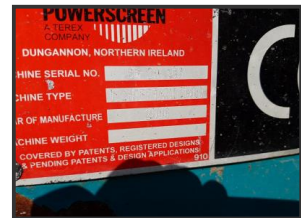

## £POA

Powerscreen Chieftain 1400 tracked two deck screen from 2006 year,

Machine fitted with tipping grid.

Machine after repair:

Deutz 2012c engine after complete overhaul

New main pump

New side pump

**Product Details**