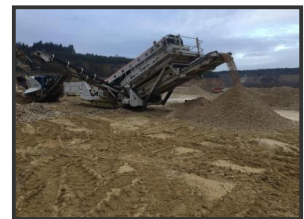

## Metso ST 352

### £POA

Metso ST 352 tracked screen for sale.  
Double deck screen measuring 12ft x 5ft.  
Caterpillar engine.