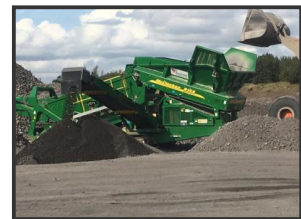

McCloskey R 155

£POA

We can offer for sale one McCloskey R 155 tracked two deck scalping screen. Fitted with a 4.87 x 1.52m (16ft x 5ft) screen deck, the unit comes fitted with punch plate, mesh and or finger deck is also an option. The screen has 3,500 hours on a CAT engine. Please email for full offer, we offer worldwide shipping and full back up service with engineers and parts.

Product Details	
Category/Type	Screens
Make	McCloskey
Model	R 155
Year	2016
Hours	3500