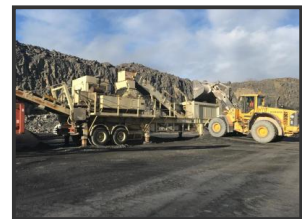

Mansfield #4 Lime mill

£POA

Mansfield #4 Lime mill
 Complete on mobile chassis
 Cat Engine
 Hopper
 3 sets of grids for making lime and aggs
 Videos available on request

Product Details	
Category/Type	Impact Crushers
Make	Mansfield
Model	#4 Lime mill
Year	-
Hours	5000