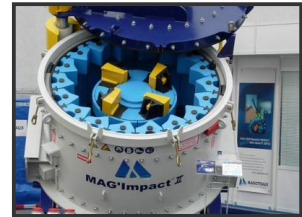

Magotteaux 2100

£POA

We can offer for sale one unused Magotteaux 2100 Impact crusher. a Vertical Shaft Impact crusher it is designed for crushing Crushing hard and abrasive rocks, gravel, steel slag, limestone. Maximum feed size is 80mm. with an hourly production between 80 and 160tph depending on application. (you can also buy a larger 2700 with larger feed size and greater production). the Mag Impact crusher is often used in sand production.

Product Details	
Category/Type	Impact Crushers
Make	Magotteaux
Model	2100
Year	2019
Hours	-