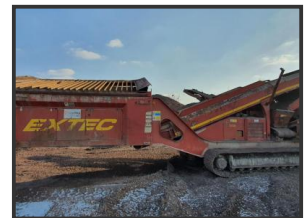

### £POA

Extec S5 tracked to deck screen with grid. Year 2005 with serial number 11475.

5 metre x 1.5m (16' x 5') double deck screen.

Please email for full specification and an offer. Worldwide shipping available.