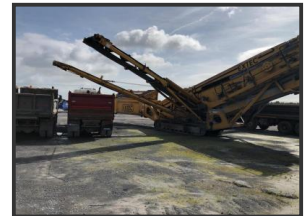

Extec S 7

£POA

We can offer for sale one Extec S7 three deck screen on tracks.
Serial number 12345

The machine features a Triple deck 6 x 1.5m (20' x 5') equivalent Double screen with four product conveyors.

Deutz TCD 2012 L04/06 2V engine with 6000+ hours.

Product Details

Product Details	
Category/Type	Screens
Make	Extec
Model	S 7
Year	2008
Hours	6000

Worldwide shipping can be arranged.