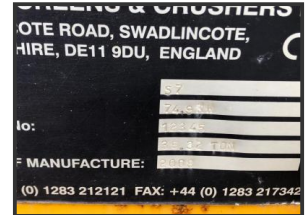

Extec S 7

£POA

We can offer for sale one Extec S7 three deck screen on tracks.
Serial number 12345

The machine features a Triple deck 6 x 1.5m (20' x 5') equivalent Double screen with four product conveyors.

Deutz TCD 2012 L04/06 2V engine with 6000+ hours.

Product Details

Product Details	
Category/Type	Screens
Make	Extec
Model	S 7
Year	2008
Hours	6000

Worldwide shipping can be arranged.