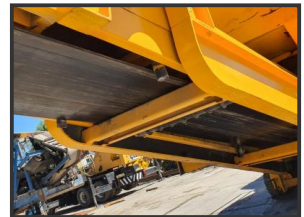

### £POA

Extec C12+ tracked jaw crusher for sale. 1200mm x 750mm opening on crusher. CAT C9 engine with 6652 hours. Fitted with side discharge conveyor. Located in Gliwice Poland,

Year of manufacture 2008